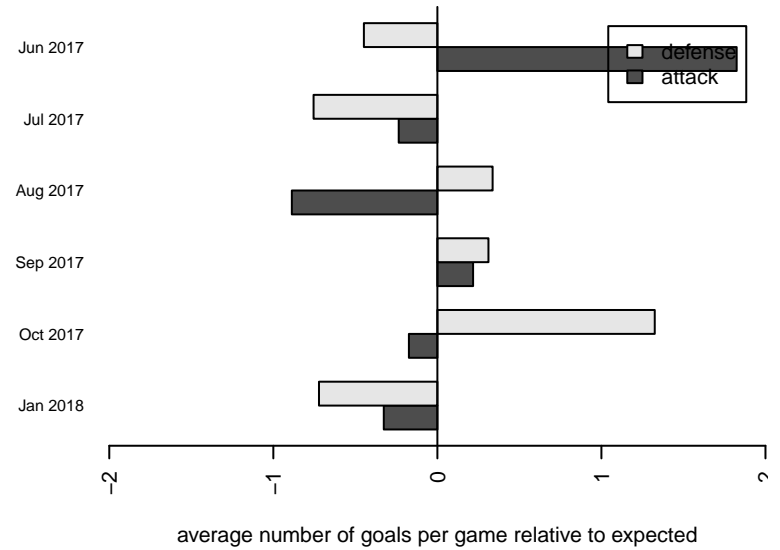

Performance relative to 13 month average