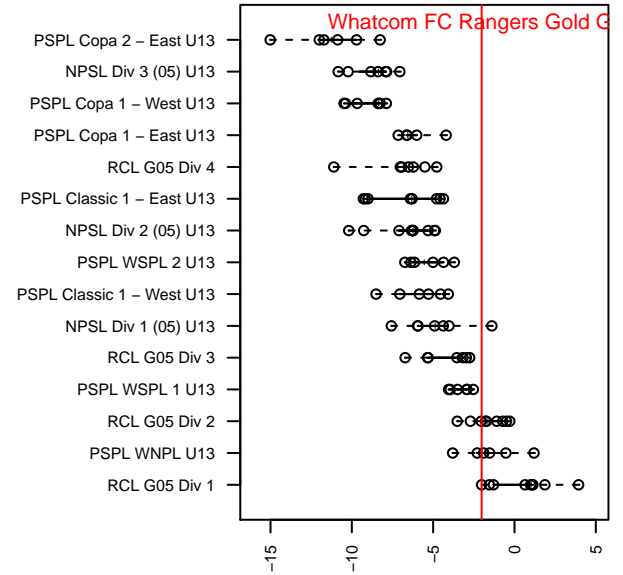

Whatcom FC Rangers Gold G05

Whatcom FC Rangers
 Bellingham, WA
 G05 total strength=1152
 attack=5.03 defense=2.29
 fall league = RCL G05 Div 1

alt names used:
 50 Whatcom FC Rangers G05 Gold
 Whatcom FC Rangers
 Whatcom FC Rangers – G05 Gold
 WHATCOM FC RANGERS G05 GOLD (WA)

Venues played:
 2017 Rainier Challenge Copa U13
 2017 Nike Crossfire Challenge Gold Group U13
 2017 Rimland Challenge U13
 2017 RCL G05 Div 1

Whatcom FC Rangers Gold G05
 Dots are actual minus expected GF (blue circles) and GA (red triangles).
 Blue line is smoothed change in attack strength. Red is smoothed change in defense strength.

**attack and defense variance (black dot)
relative to other teams
and top 10 in region**

**attack and defense rating
relative to others at age
and all opponents in last 13 months**

Performance relative to 13 month average