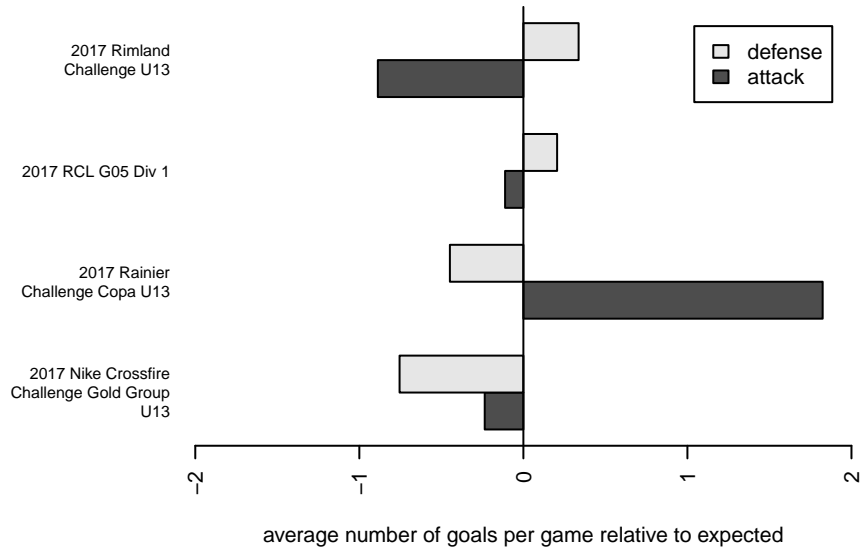

Whatcom FC Rangers Gold G05

Whatcom FC Rangers
 Bellingham, WA
 G05 total strength=1152
 attack=5.03 defense=2.29
 fall league = RCL G05 Div 1

alt names used:
 50 Whatcom FC Rangers G05 Gold
 Whatcom FC Rangers
 Whatcom FC Rangers – G05 Gold
 WHATCOM FC RANGERS G05 GOLD (WA)

Venues played:
 2017 Rainier Challenge Copa U13
 2017 Nike Crossfire Challenge Gold Group U13
 2017 Rimland Challenge U13
 2017 RCL G05 Div 1

Whatcom FC Rangers Gold G05
 Dots are actual minus expected GF (blue circles) and GA (red triangles).
 Blue line is smoothed change in attack strength. Red is smoothed change in defense strength.

**attack and defense variance (black dot)
relative to other teams
and top 10 in region**

**attack and defense rating
relative to others at age
and all opponents in last 13 months**

Performance relative to 13 month average