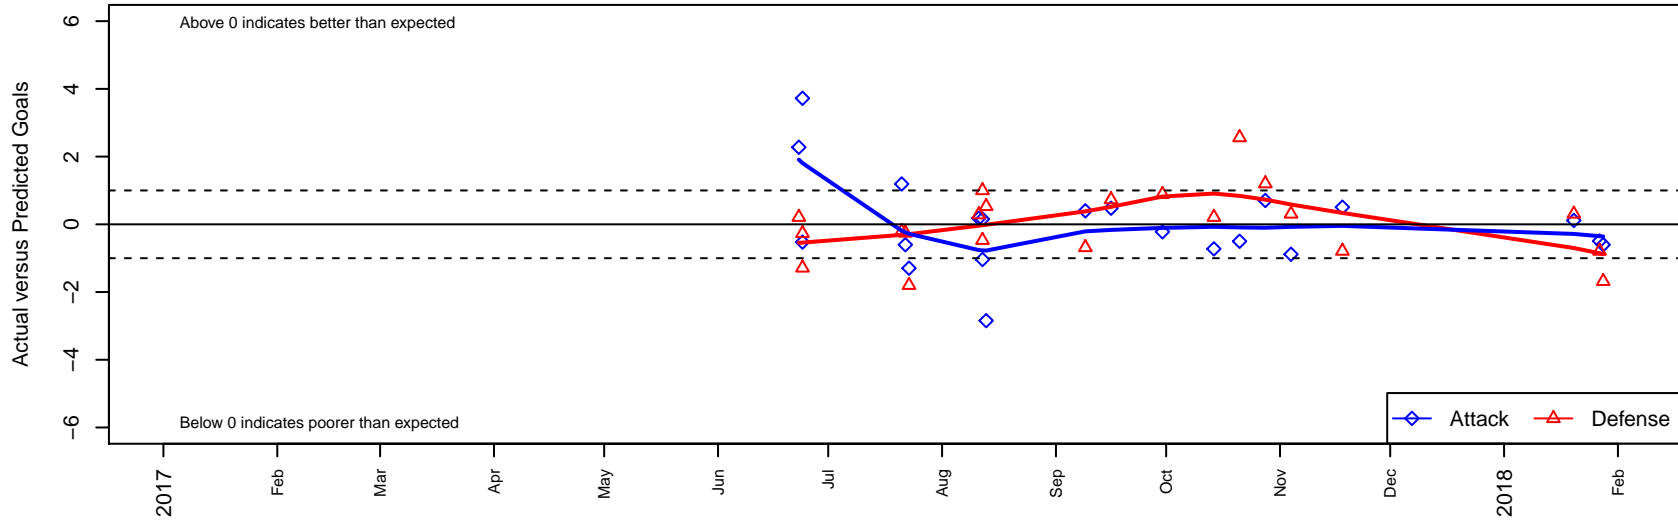

Whatcom FC Rangers Gold G05

Whatcom FC Rangers
 Bellingham, WA
 G05 total strength=1152
 attack=5.03 defense=2.29
 fall league = RCL G05 Div 1

alt names used:
 50 Whatcom FC Rangers G05 Gold
 Whatcom FC Rangers
 Whatcom FC Rangers – G05 Gold
 WHATCOM FC RANGERS G05 GOLD (WA)

Venues played:
 2017 Rainier Challenge Copa U13
 2017 Nike Crossfire Challenge Gold Group U13
 2017 Rimland Challenge U13
 2017 RCL G05 Div 1

Whatcom FC Rangers Gold G05
 Dots are actual minus expected GF (blue circles) and GA (red triangles).
 Blue line is smoothed change in attack strength. Red is smoothed change in defense strength.

**attack and defense variance (black dot)
relative to other teams
and top 10 in region**

**attack and defense rating
relative to others at age
and all opponents in last 13 months**

Performance relative to 13 month average